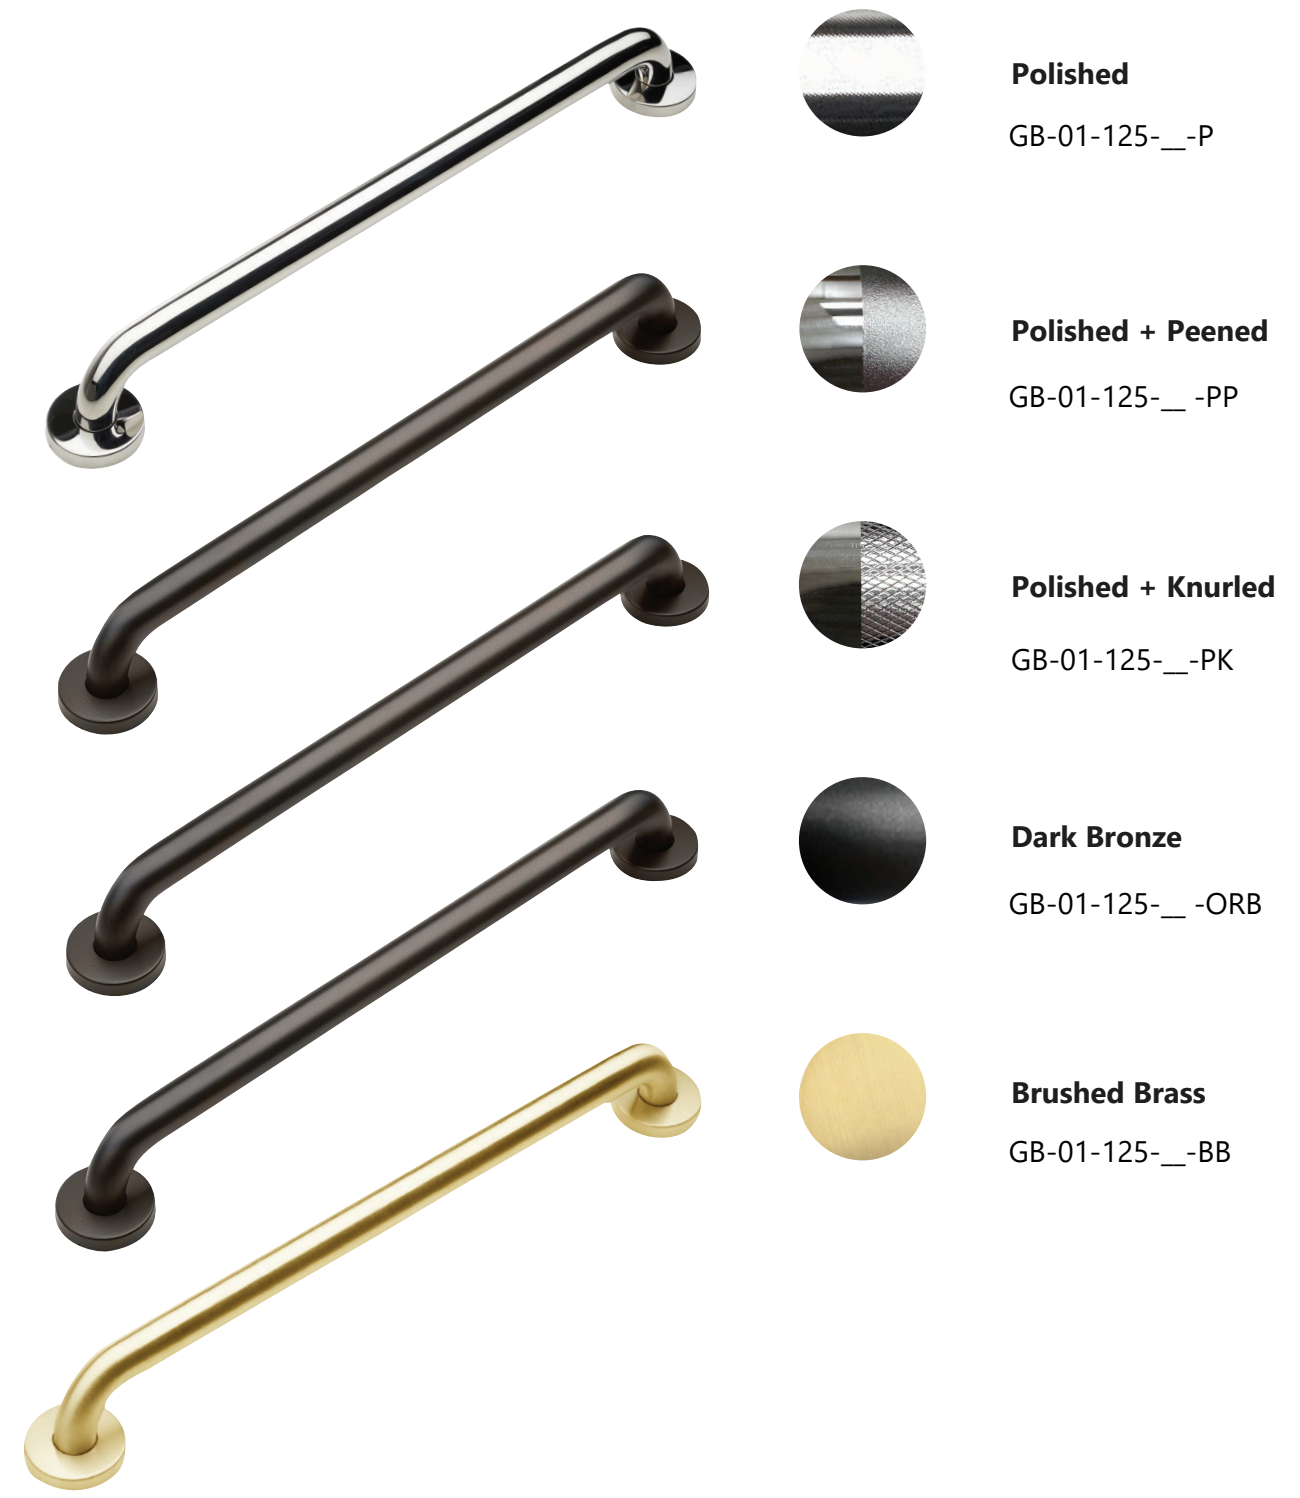

GrabBars.com

STANDARD SERIES

Material: #304 Stainless Steel
Diameter: 1-1/4" & 1-1/2"
Length: 12", 16", 18", 24", 30", 32", 36", 42", 48" (Varies by color/finish)
Compliance: Complies with Americans with Disabilities Act (ADA) specifications

DIONE SERIES

Material: #304 Stainless Steel
Diameter 1-1/4"
Length: 12", 16", 18", 24"

STANDARD NO GRIP

Brushed Stainless
GB-01-125- __ -SB-D

Polished Stainless
GB-01-125- __ -P-D

WITH FINGER GRIP

Brushed Stainless
GB-01-125- __ -SB-CURL-D

Polished Stainless
GB-01-125- __ -P-CURL-D

STANDARD PLUS SERIES

Material: #304 Stainless Steel
Diameter 1-1/4"
Length: 18", 24", 36", 42"
Compliance: Complies with Americans with Disabilities Act (ADA) specifications

Brushed + Peened
GB-01-125- __ -SP-S

DESIGNER SERIES

Material: #304 Stainless Steel
Diameter 1-1/4"
Length: 18", 24", 36", 42"
Compliance: Complies with Americans with Disabilities Act (ADA) specifications